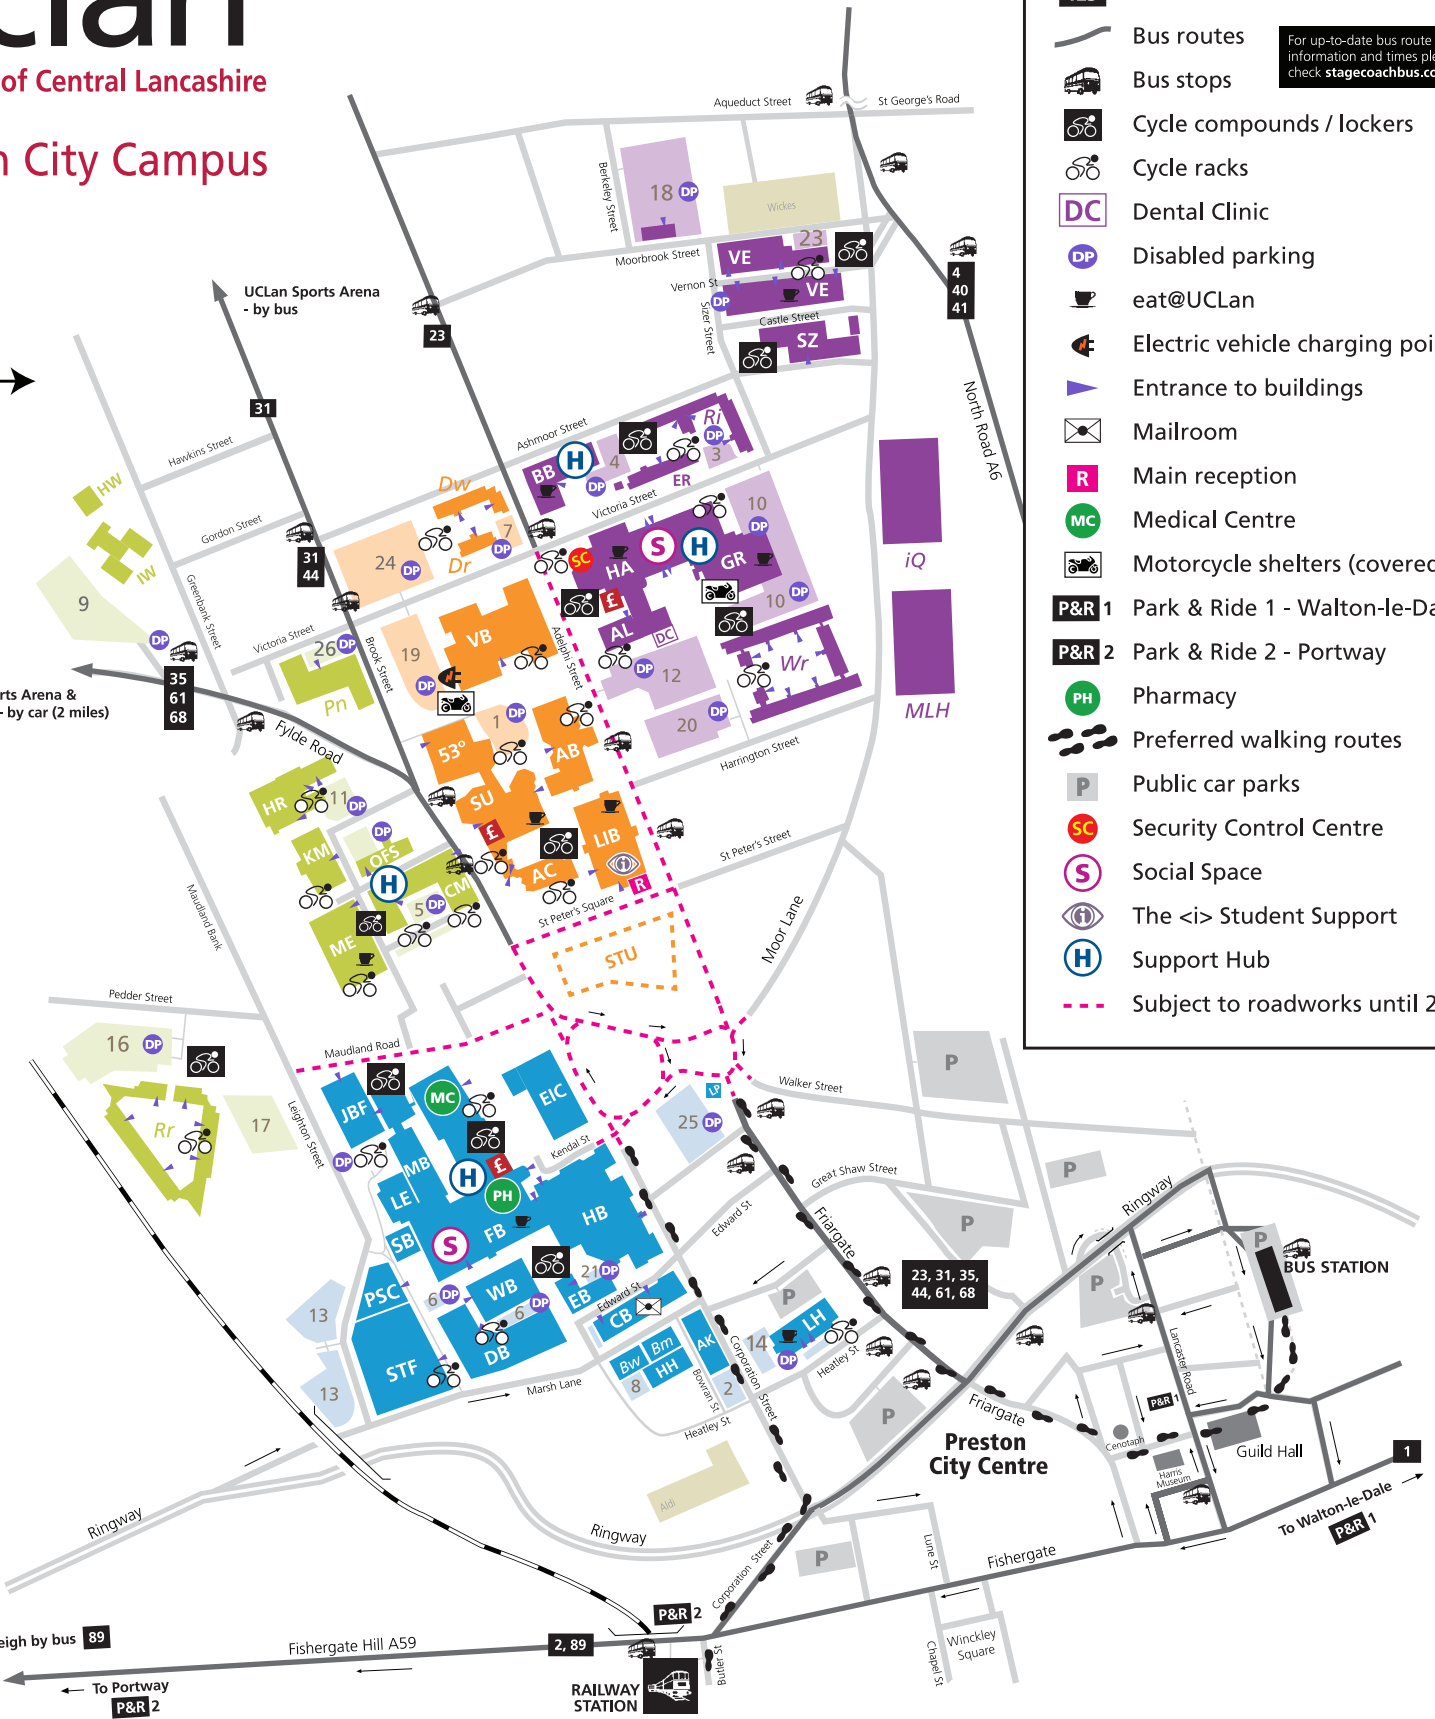

UCLan Sports Arena - by bus

UCLan Sports Arena & Westleigh - by car (2 miles)

KEY

- ATM
- Bus number
- Bus routes
- Bus stops
- Cycle compounds / lockers
- Cycle racks
- Dental Clinic
- Disabled parking
- eat@UCLan
- Electric vehicle charging points
- Entrance to buildings
- Mailroom
- Main reception
- Medical Centre
- Motorcycle shelters (covered)
- Park & Ride 1 - Walton-le-Dale
- Park & Ride 2 - Portway
- Pharmacy
- Preferred walking routes
- Public car parks
- Security Control Centre
- Social Space
- The <i> Student Support
- Support Hub
- Subject to roadworks until 2021

For up-to-date bus route information and times please check stagecoachbus.com

BLUE ZONE - Harris Site

- AK Askew House
- CB Chandler Building
- DB Darwin Building
- EB Edward Building
- EIC Engineering Innovation Centre
- FB Foster Building
- JBF JB Firth Building
- HB Harris Building
- HH Heatley House
- LE Leighton Building
- LH Livesey House
- LP Lamb & Packet
- MB Maudland Building
- PSC Pre-School Centre
- SB Stewart Building
- STF Sir Tom Finney Sports Centre
- WB Wharf Building
- Bm Boatmans Court
- Bw Bowran House
- 2 Askew Car Park
- 6 Darwin Car Parks
- 8 Heatley Car Park
- 13 Leighton Car Parks
- 14 Livesey Car Park
- 21 Harris Car Park
- 25 Fylde II Car Park

GREEN ZONE - Media Factory Site

- CM Computing & Technology Building
- HR Hanover Building
- HW Hawkins Building
- IW The Ironworks
- KM Kirkham Building
- ME Media Factory
- OFS Oasis, Faith and Spirituality Centre
- Pn Pendle Hall
- Rr Roeburn Hall
- 5 Computing & Technology Car Park
- 9 Fylde Road Car Park
- 11 Hanover Car Park
- 16 Roeburn I Car Park (Pedder Street)
- 17 Roeburn II Car Park (Pedder Street)
- 26 Pendle Car Park

ORANGE ZONE - Adelphi Site

- AB Adelphi Building
- AC St. Peters Arts Centre
- LIB Library and Learning & Information Services (LIS)
- STU Student Centre (Due 2021)
- SU/53 Students' Union / 53 Degrees
- VB Victoria Building
- Dr Douglas Hall
- Dw Derwent Hall
- 1 53 Degrees / Adelphi Car Park
- 7 Douglas Car Park
- 19 Victoria Car Park I (reserved spaces for visitors)
- 24 Victoria II Car Park (Pay and Display)

PURPLE ZONE - Harrington Site

- AL Allen Building
- BB Brook Building
- ER Eden Building
- GR Greenbank Building
- HA Harrington Building
- SZ Sizer House
- VE Vernons Building
- iQ iQ Kopa
- MLH Moor Lane Halls
- Ri Ribble Hall
- Wr Whitendale Hall
- 3 Ribble Car Park
- 4 Brook Car Park
- 10 Greenbank Car Parks
- 12 Harrington Car Park (Pay and Display)
- 18 Vernons Car Park (Berkeley Street)
- 20 Whitendale Car Park
- 23 Vernons Car Park (Moorbrook Street)